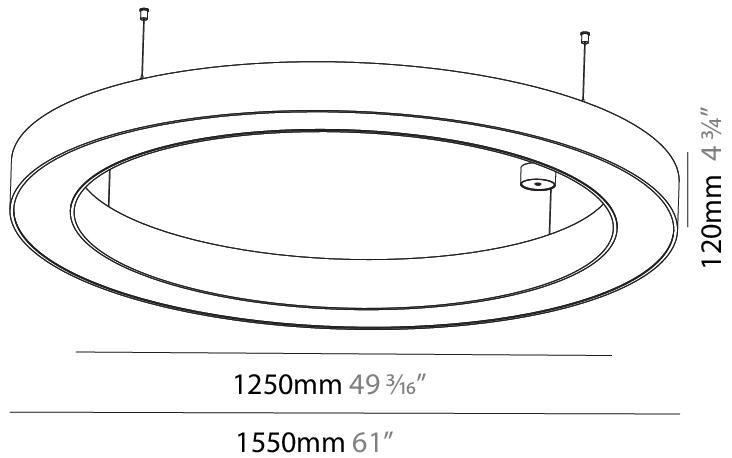

GENERAL

Series: Glorious
Subseries: Glorious
Brand: Prolight
Division: Architectural
Mounting Type: Suspension
Mounting Location: Ceiling
Subcategory: Ambient

PHYSICAL

Shape: Round
Diameter (mm): 1550
Diameter (in): 61
Height (mm): 120
Height (in): 4 ³/₄
Max. Overall Height (mm): 2120
Max. Overall Height (in): 83 ⁷/₁₆
Light Distribution: Direct / Indirect
Weight (kg): 16.737
Weight (lbs): 36.90
Diffuser: PMMA - Opal or Micro-Prism
Fixture Finish: SSR / BKV / CWI / CRY / HAB / UFT / ITA / RUA / FTG / MYG / LOD / PUS / FRO / FUP / KIA / POP / BLS / SPG / MEY / GOH / GUM / CHC / COM / ABZ / JAG / OBR / MOS / ROR
Fixture Material: Aluminum

ELECTRICAL

Lamp Type: LED (Zhaga Standard)
Input Wattage (W): 110
Total Output Wattage (W): 88 / 70.4 (3500K)
Dimming: Non-Dimming / Phase Dimming (120Vac only) / 0-10V Dimming
Driver Included: Yes
Driver Location: Integrated
Driver Type: Constant Current - 120 / 277Vac
Driver Class: Class 2
Input Voltage (V): 120 - 277
Constant Current (MA): 350 / 700/800 (3500K)

LED

Color Temperature (°K): 3000 / 3500 / 4000
Max. Delivered Lumen (lm): 6920 / 7164 / 7310 Direct / 4530 / 4938 / 4790 Indirect
CRI: >80 CRI
Efficiency (%): 68
Lamp Life (hrs): 50000

OPTICAL

RATINGS AND CERTIFICATIONS

Certified By: Certified for North American Standards
IP rating: IP20